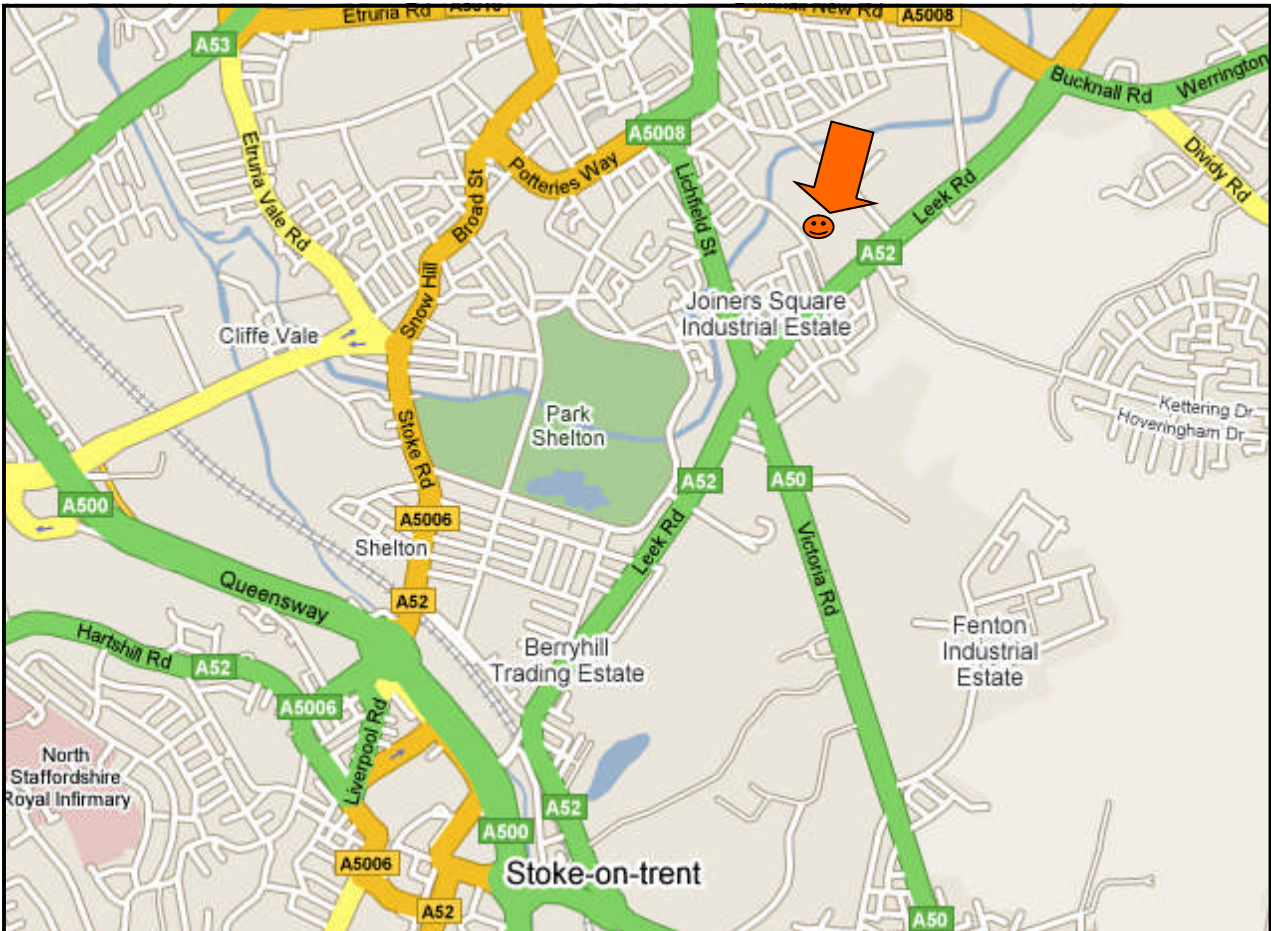

Natural Choice Healing Clinic
15 Brentleigh Way
Hanley, Stoke On Trent
Staffordshire ST1 3GX
Tel 01782 202689
Mobile 07930 54 94 82

Take the first **LEFT** after the new CO-OP Shop on the left on Leek Rd, this is Brentleigh Way, the Clinic is the last House on your left, **number 15**

Parking

Please park your car at the rear of number 15 Brentleigh Way, there is a parking space on the Clinic grounds.

Please do not arrive more than 10 minutes earlier than your appointment as there is only 1 free parking space

From Stoke On Trent Train Station directions

The taxi rank is to your left outside the train station, ask to be taken to Brentleigh Way which is part of the new development called **Wedgwood gardens off Leek Rd.**

let the driver know it is the first left after the Botterslow Arms Pub.

If you are driving and the Stoke On Trent train station is on your right, go to the traffic lights and turn left, drive along Leek Rd until you get to a roundabout, go straight over the roundabout and the Botterslow Arms pub is a few hundred yards on your left.

Take the first **left** after the CO-OP New shop on Leek Rd, this is Brentleigh Way, the Clinic is the last House on your left, **number 15 Brentleigh Way**